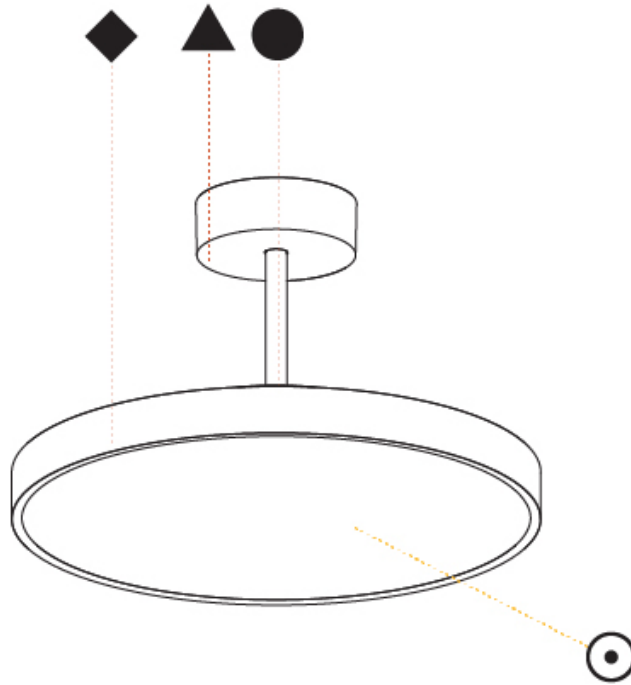

SIGN DIVA TUBE SUSPENSION

A300021-

PROJECT _____

TYPE _____

SPECIFIER _____

QUANTITY _____

DATE _____

A