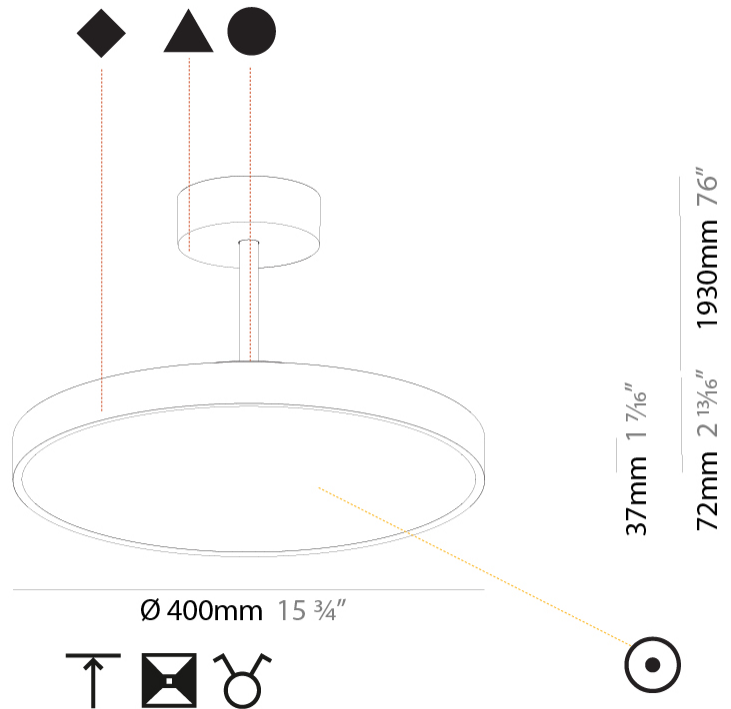

GENERAL

Series: Sign Diva Tube
Subseries: Sign Diva Tube
Brand: Prolicht
Division: Architectural
Mounting Type: Suspension
Mounting Location: Ceiling
Subcategory: Pendant

PHYSICAL

Shape: Round
Diameter (mm): 400
Diameter (in): 15 3/4
Height (mm): 72
Height (in): 2 13/16
Max. Overall Height (mm): 2002
Max. Overall Height (in): 78 13/16
Light Distribution: Direct / Indirect
Weight (kg): 3.314
Weight (lbs): 7.306
Diffuser: PMMA - Opal / Micro-Prism / Sparkling Secret / Vintage Industrial
Fixture Finish: SSR / BKV / CWI / CRY / HAB / UFT / ITA / RUA / FTG / MYG / LOD / PUS / FRO / FUP / KIA / POP / BLS / SPG / MEY / GOH / GUM / CHC / COM / ABZ / JAG / OBR / MOS / ROR
Fixture Material: Extruded Aluminum / Steel

ELECTRICAL

Lamp Type: LED (Zhaga Standard)
Input Wattage (W): 30
Total Output Wattage (W): 27.8
Dimming: Tri-Mode (Non-Dimming and Phase Dimming (120Vac only) and 0-10V Dimming)
Driver Included: Yes
Driver Location: Integrated
Driver Type: Constant Current - Universal
Driver Class: Class 2
Input Voltage (V): 120 - 277
Constant Current (MA): 500 / 350

LED

Color Temperature (°K): 3000 / 3500 / 4000
Max. Delivered Lumen (lm): 3049 / 3019 / 3055 / 3117
Nominal Lumen (lm): 4182 / 4142 / 4189 / 4275
CRI: >90 CRI
Lamp Life (hrs): 50000

OPTICAL

RATINGS AND CERTIFICATIONS

Certified By: Certified for North American Standards
IP rating: IP20